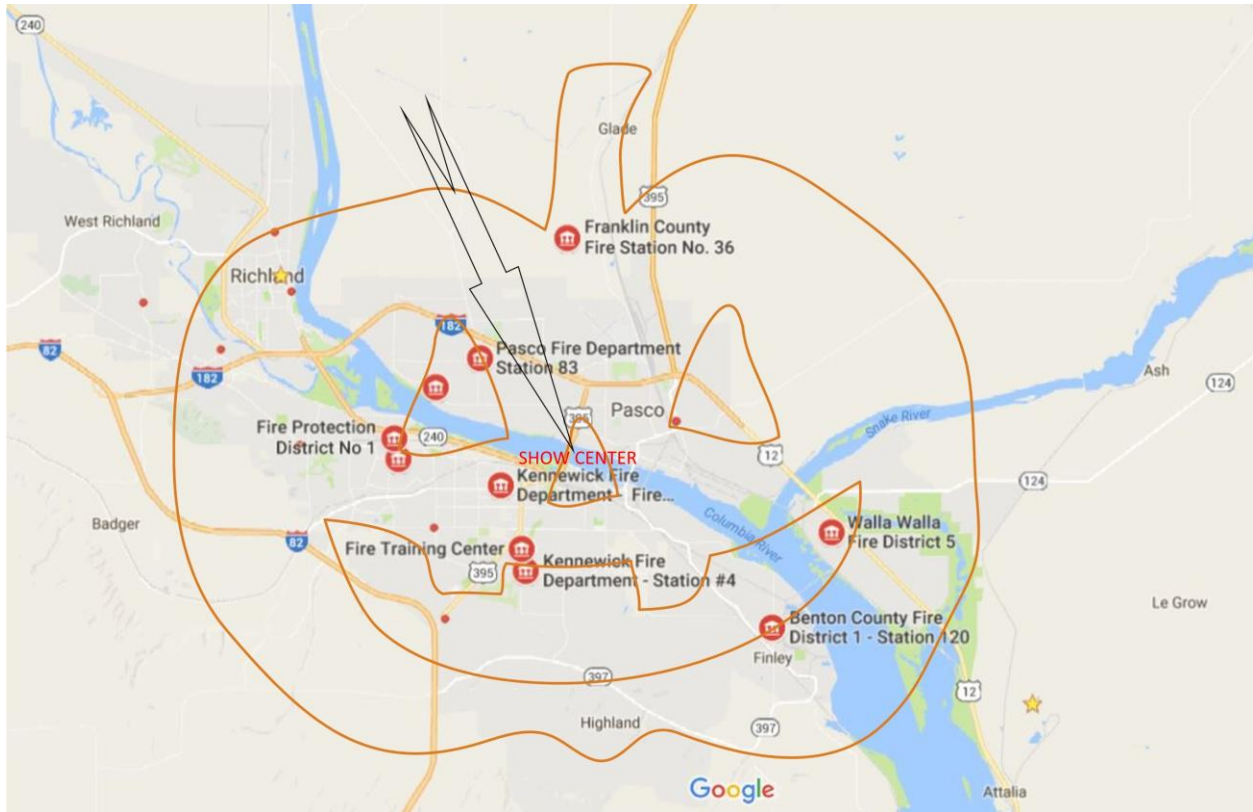

Pumkin's Perimeter

This is my idea I implemented at the TriCities Waterfollies and was accepted with great comments and more than one comment like:

“Pumkin no one else does this, that's so awesome” **Mike Wiskus**

“That is a great idea, all shows should use this” **Buck Roetman**

So....Pumkin's Perimeter is a 10 mile circle from show center and in that circle there are more than one Fire Station. You are all saying ah...yes for sure!

Hence Pumkin's Perimeter was started. All stations printed copies for crews to read. (As a Ramp Boss, I had permission from Airshow Director) end result was very well received and added another layer of SAFETY for our performers and public.

This is a snip of the map (Google Maps) of Tri Cities and the surrounding Fire Stations!

To find all your Fire Stations just use Google Maps and Type “Fire Station” they will appear like shown below, minus the Pumkin Perimeter!